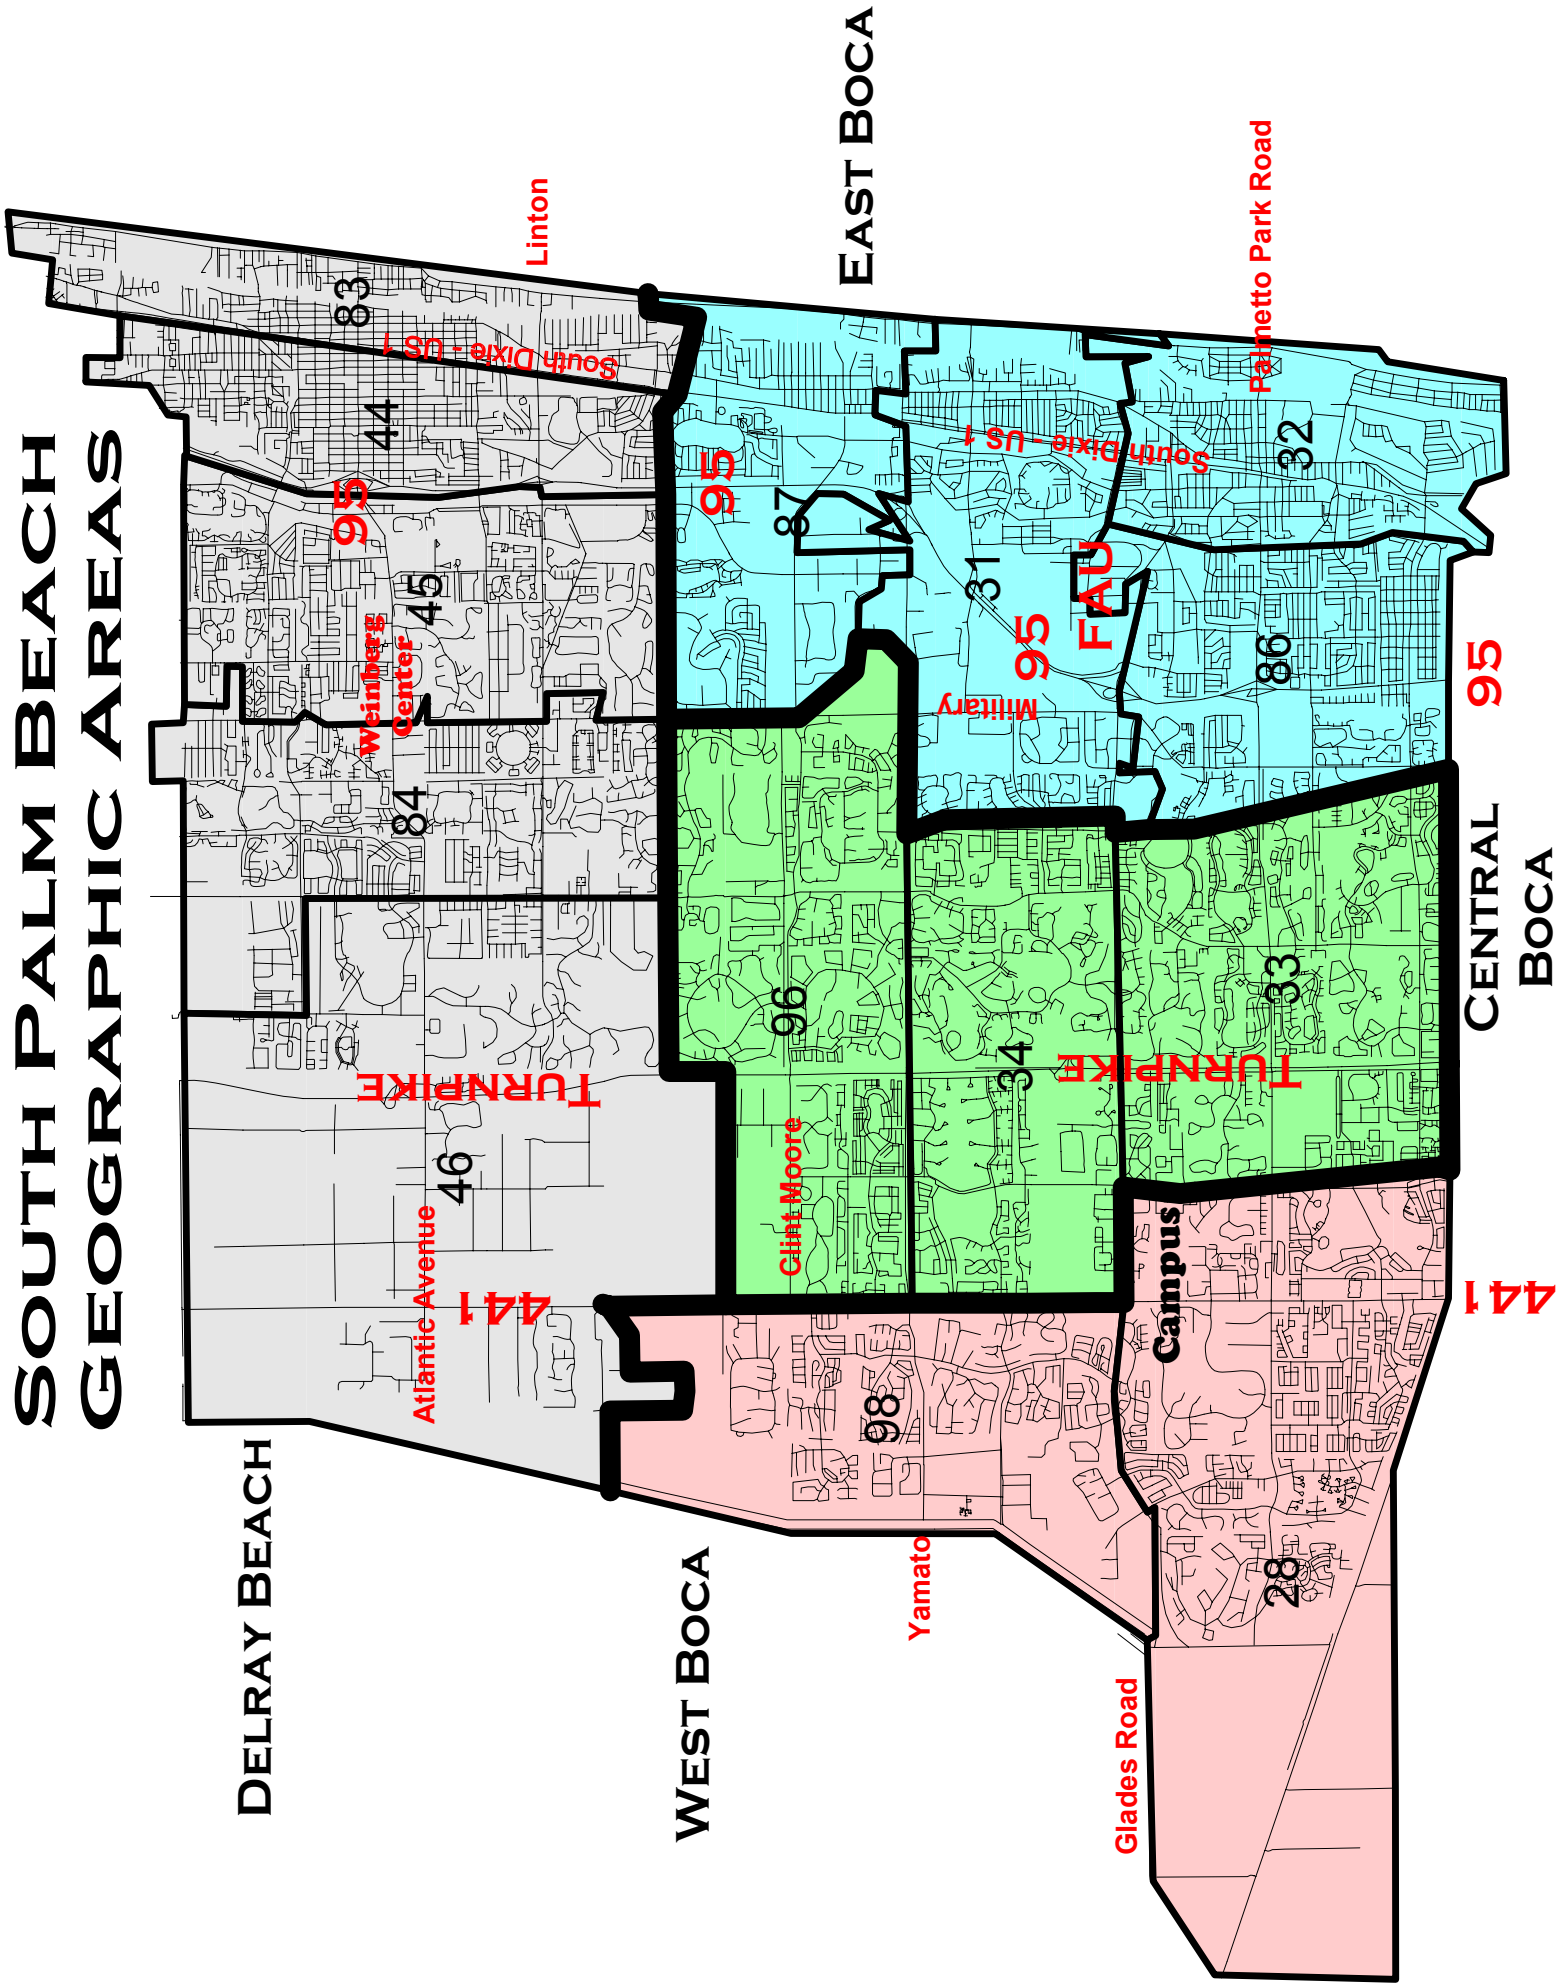

SOUTH PALM BEACH GEOGRAPHIC AREAS

Distribution of Jewish Households

DELRAY BEACH

Atlantic Avenue

Legend
One Dot Equals 15 Households

Clint Moore

WEST BOCA

Yamato

Glades Road

Campus

28

441

CENTRAL BOCA

95

EAST BOCA

Palmetto Park Road